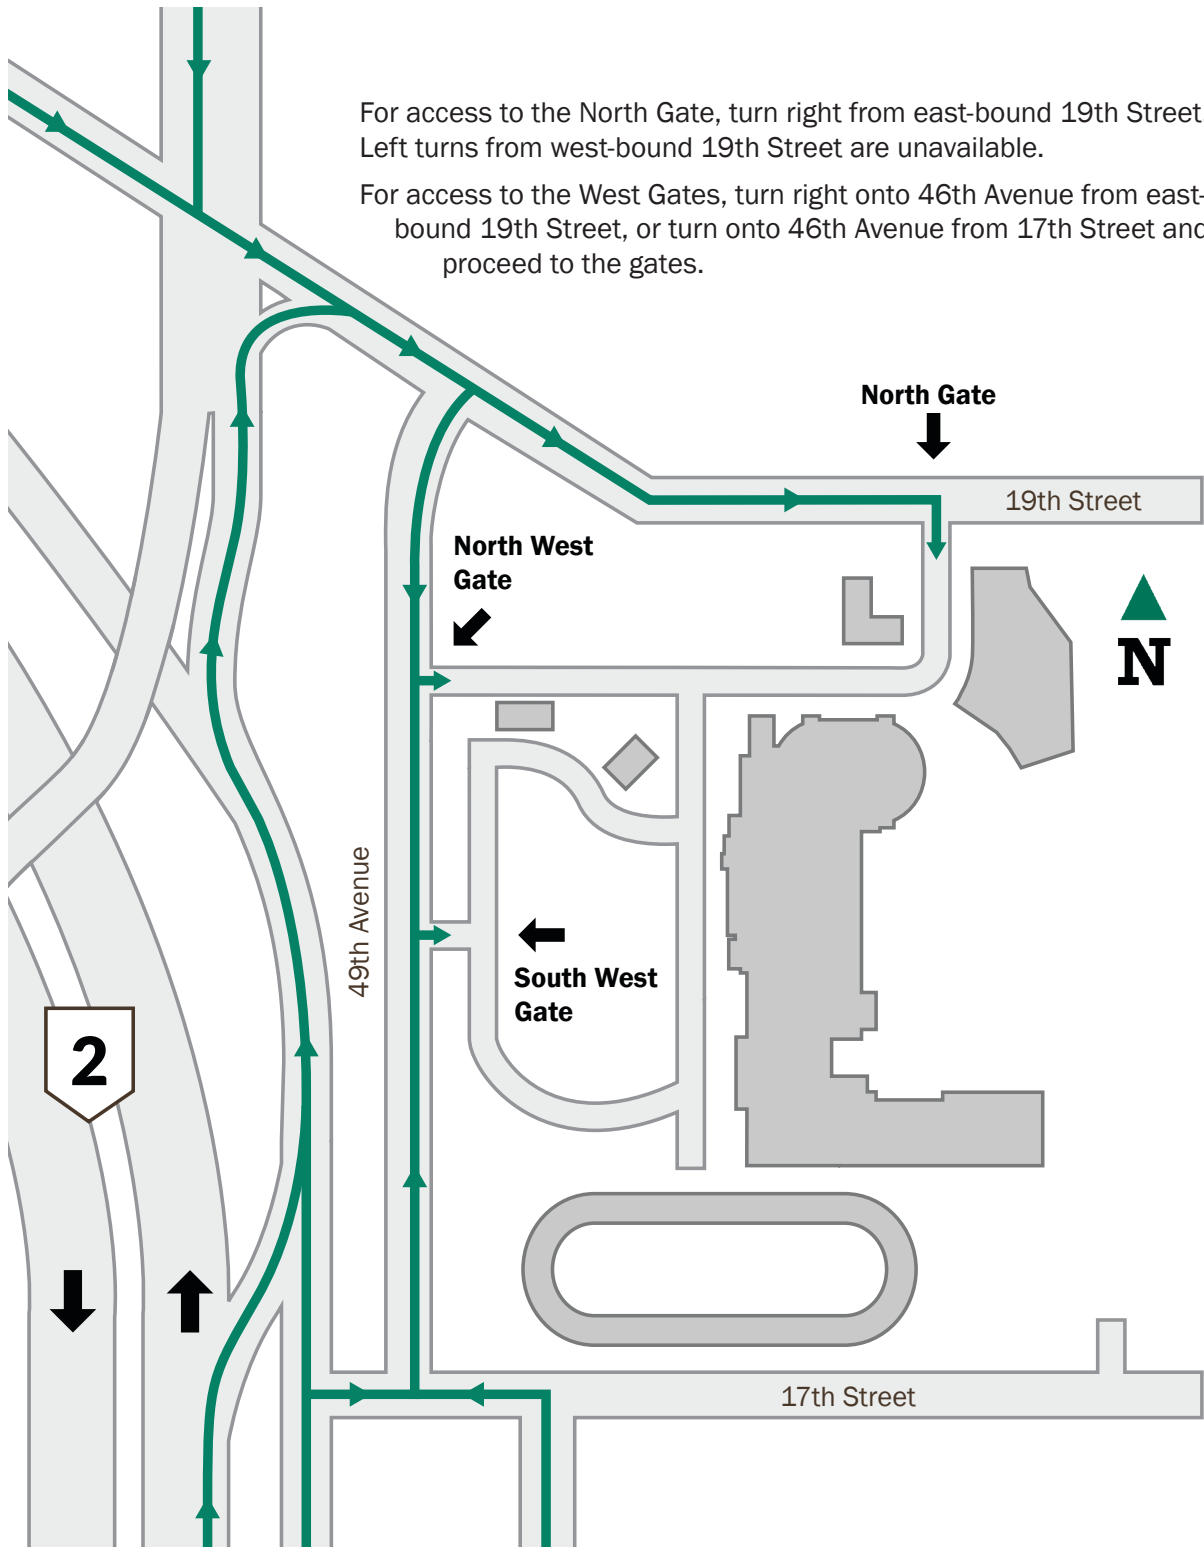

# Exiting Westerner Park

# Entering Westerner Park

## Summer 2023 Construction

For access to the North Gate, turn right from east-bound 19th Street. Left turns from west-bound 19th Street are unavailable.

For access to the West Gates, turn right onto 46th Avenue from east-bound 19th Street, or turn onto 46th Avenue from 17th Street and proceed to the gates.