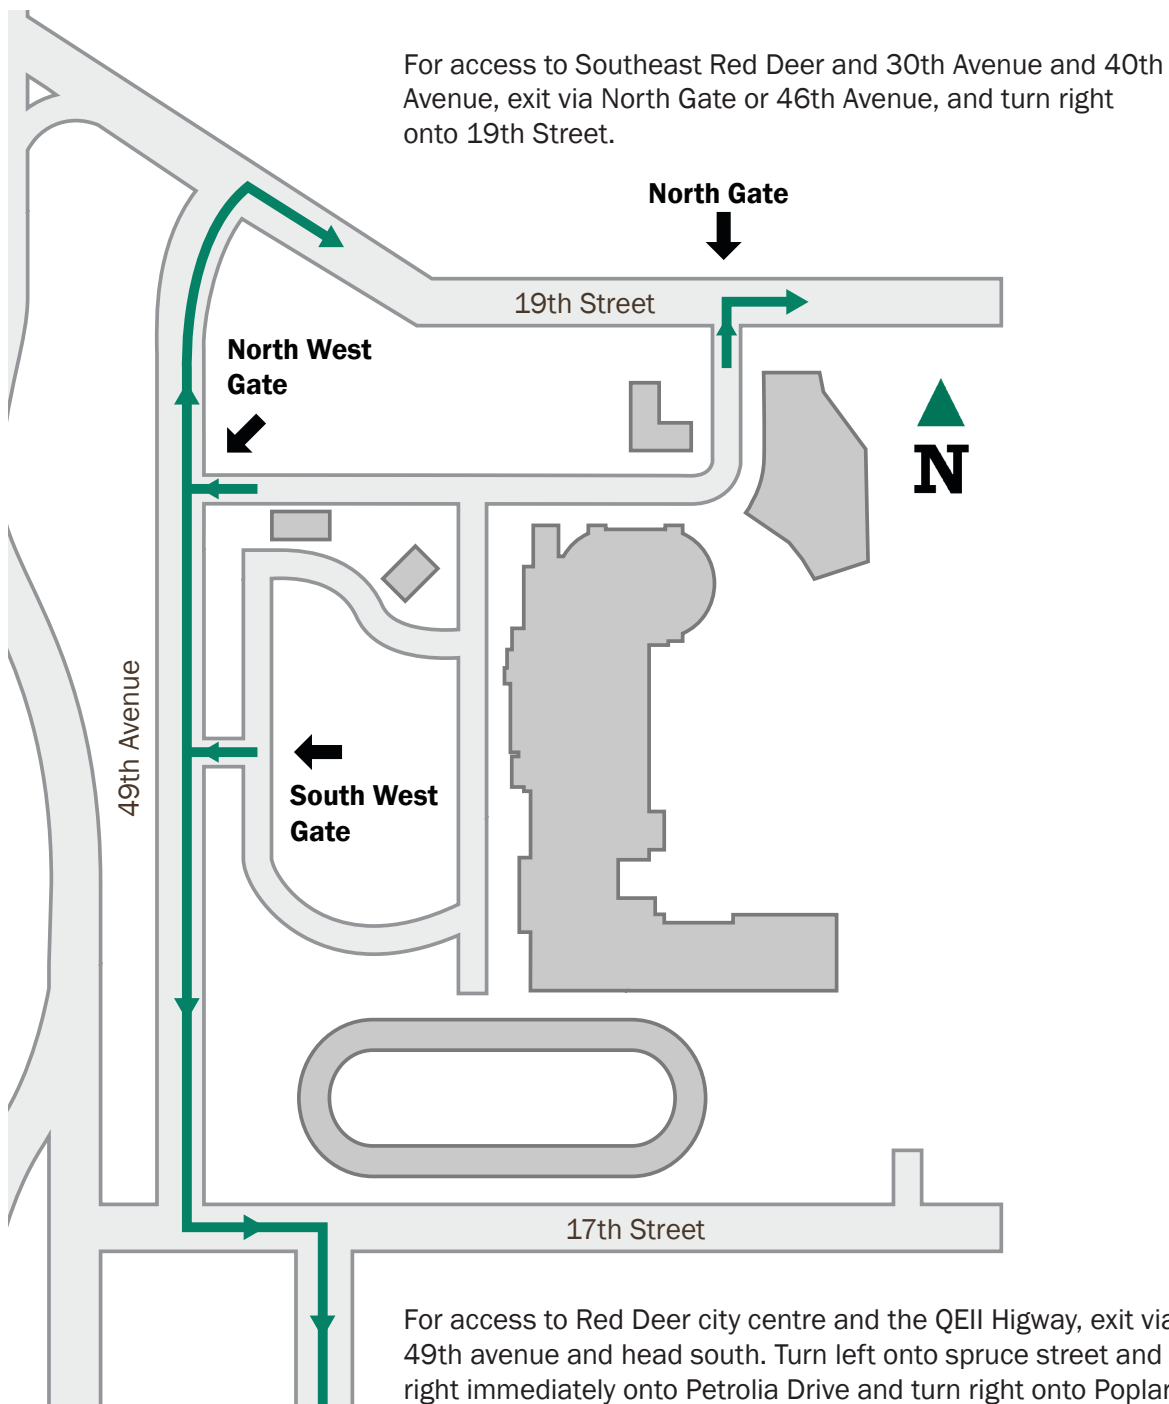

# Exiting Westerner Park

# Entering Westerner Park

## Summer 2023 Construction

For access to the North Gate, turn right from east-bound 19th Street. Left turns from west-bound 19th Street are unavailable.

For access to the West Gates, turn right onto 46th Avenue from east-bound 19th Street, or turn onto 46th Avenue from 17th Street and proceed to the gates.